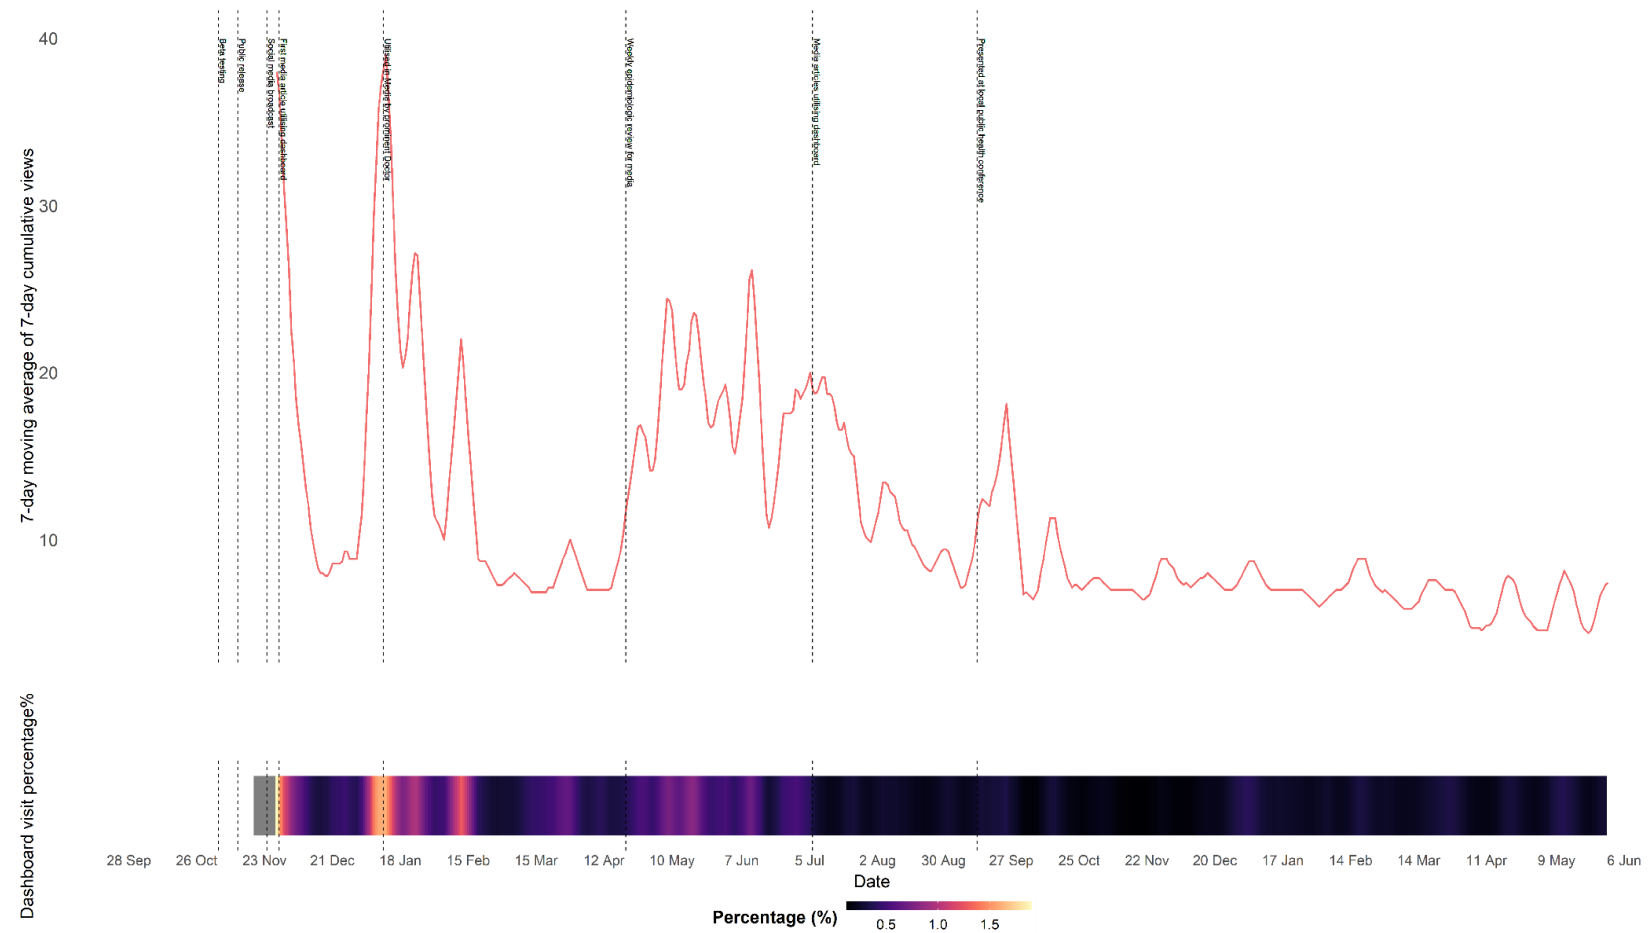

Supplementary Appendix 4

Supplementary figure 2 Number of 7-day moving average of 7-day cumulative views of dashboard between 1 October 2020-30 September 2021